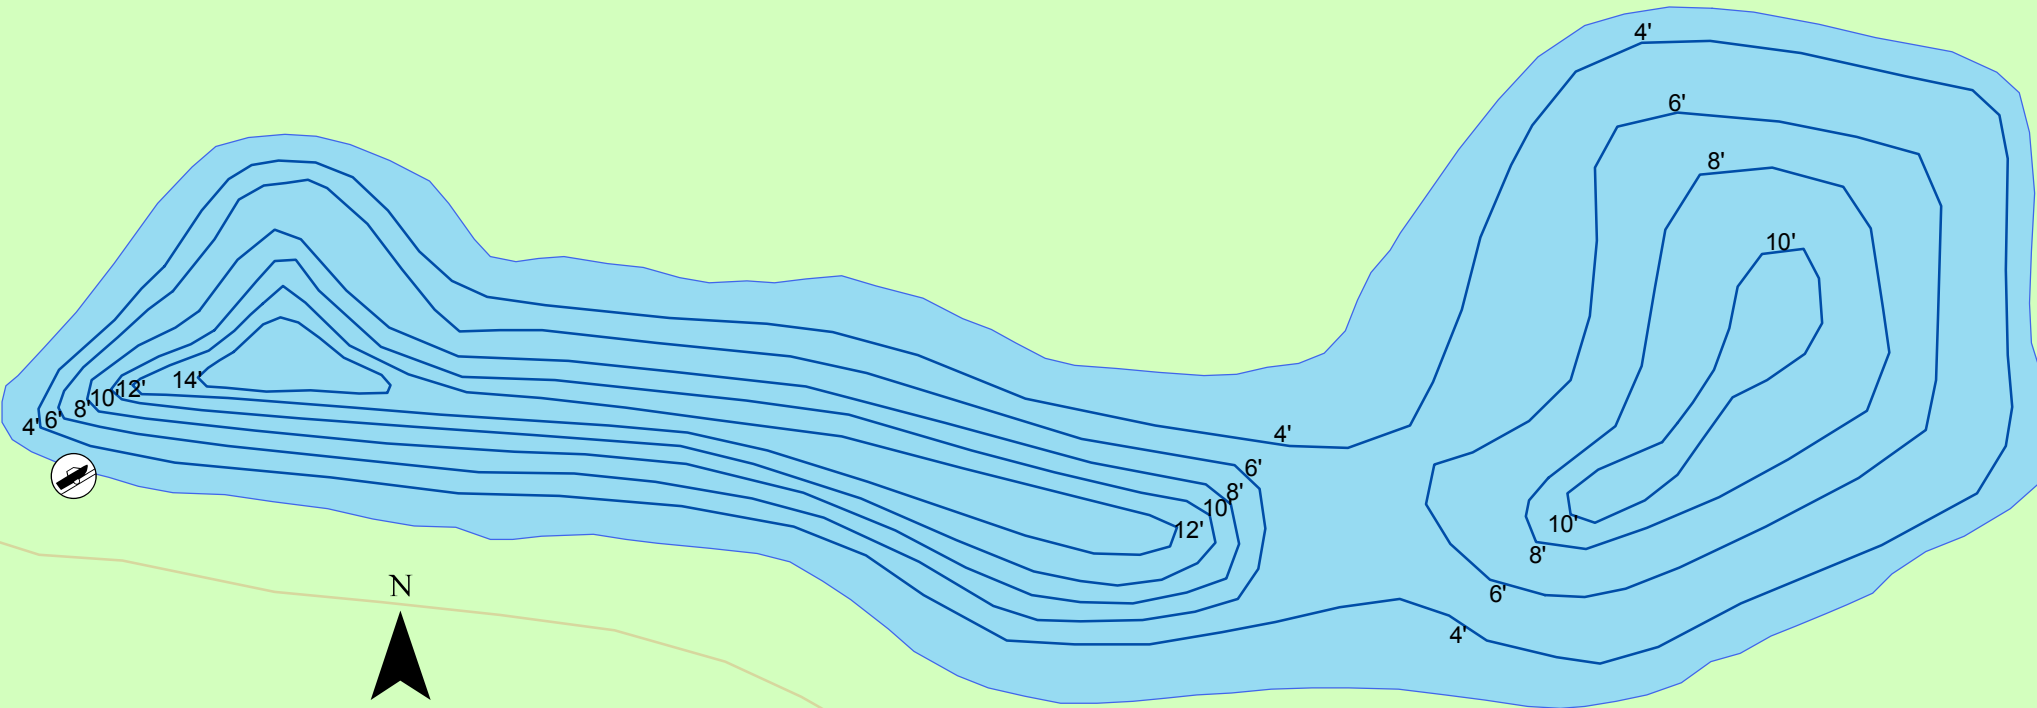

Fox River

N

0 0.01 0.02 0.04 0.06 Miles

Contour Lines in Feet

Boat Ramp

Silver Springs State Park

Big Lake SSSP