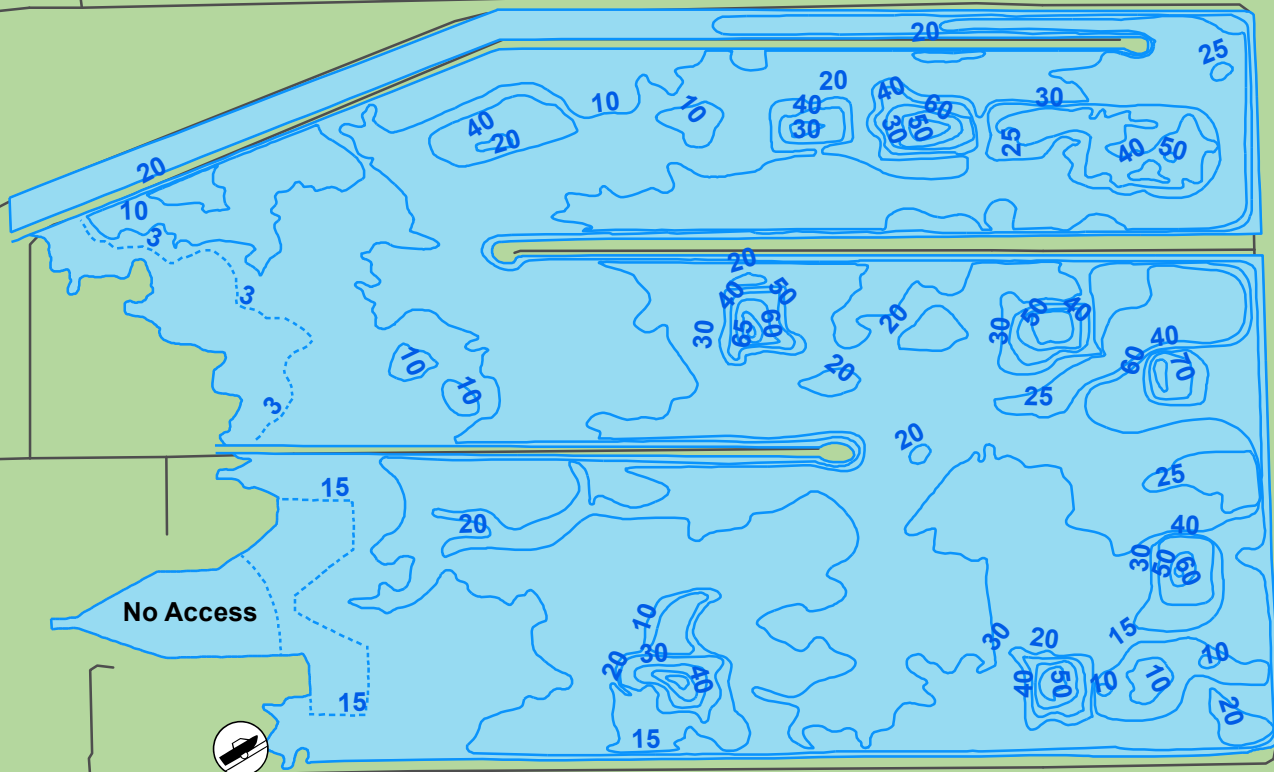

N

Seneca

Marseilles

Boat Ramp

Contour Lines in Feet