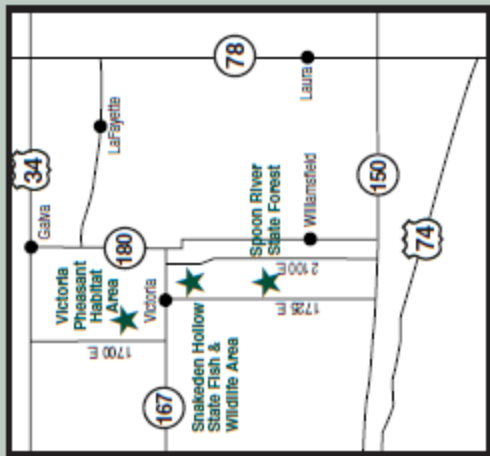

To U.S. Rt. 34
 To Victoria Pheasant Habitat Area

Legend

	Site		Restricted Area
	Headquarters		Ag Field
	Park		Wooded Area
	Boundary		Boat Launch
	Foot Trail		Restrooms
	Trail Junction		Parking Alphabetically Marked
	Numbered Markers		