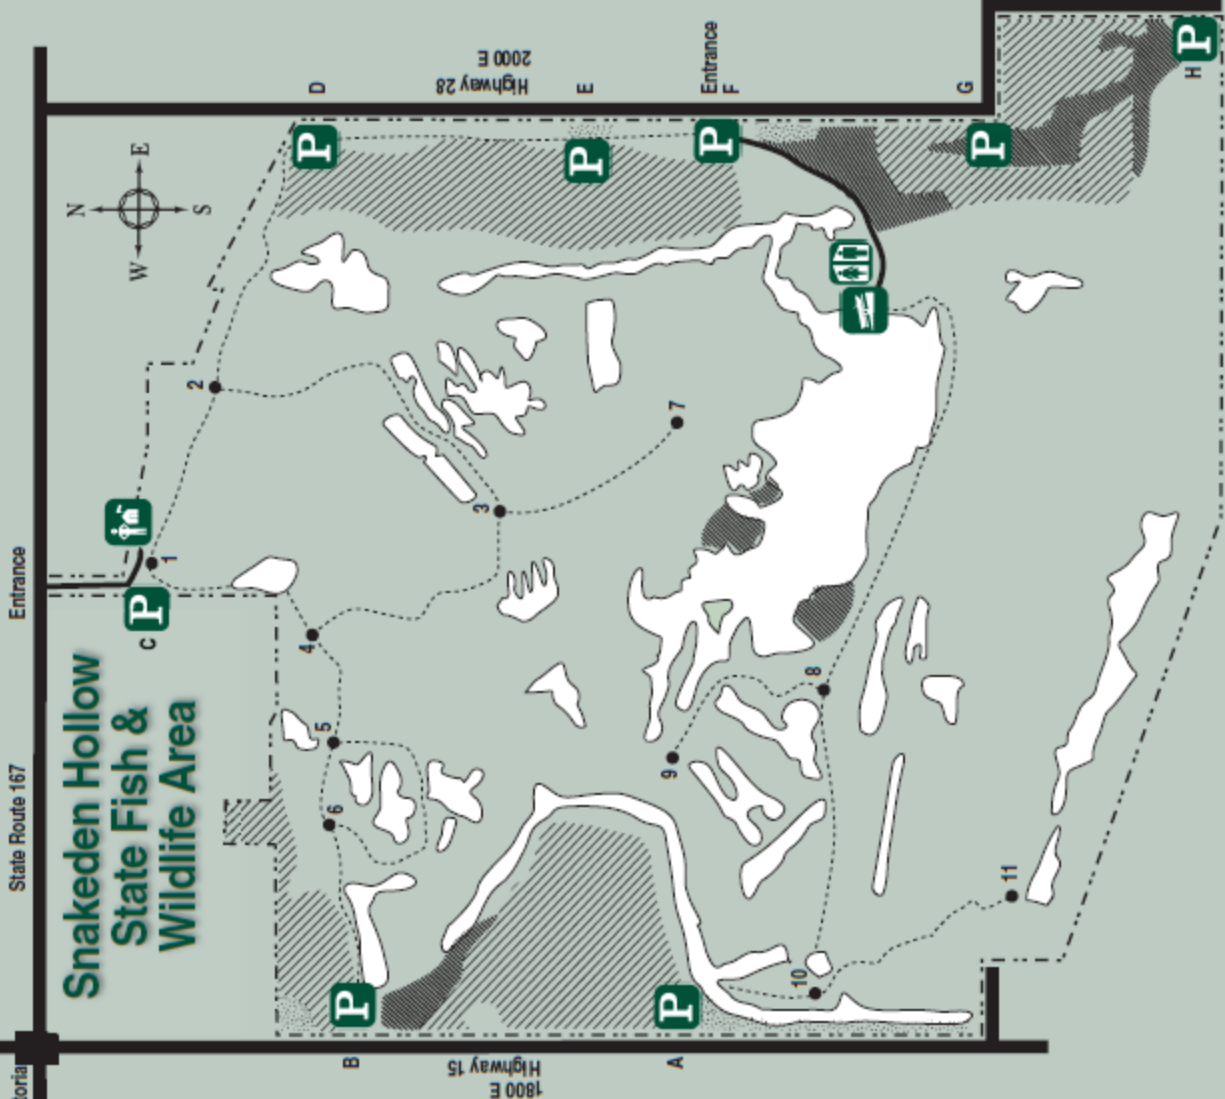

To U.S. Rt. 34
 To Victoria Pheasant Habitat Area

Legend

	Site		Restricted Area
	Headquarters		Ag Field
	Park		Wooded Area
	Boundary		Boat Launch
	Foot Trail		Restrooms
	Trail Junction		Parking Alphabetically Marked
	Numbered Markers		