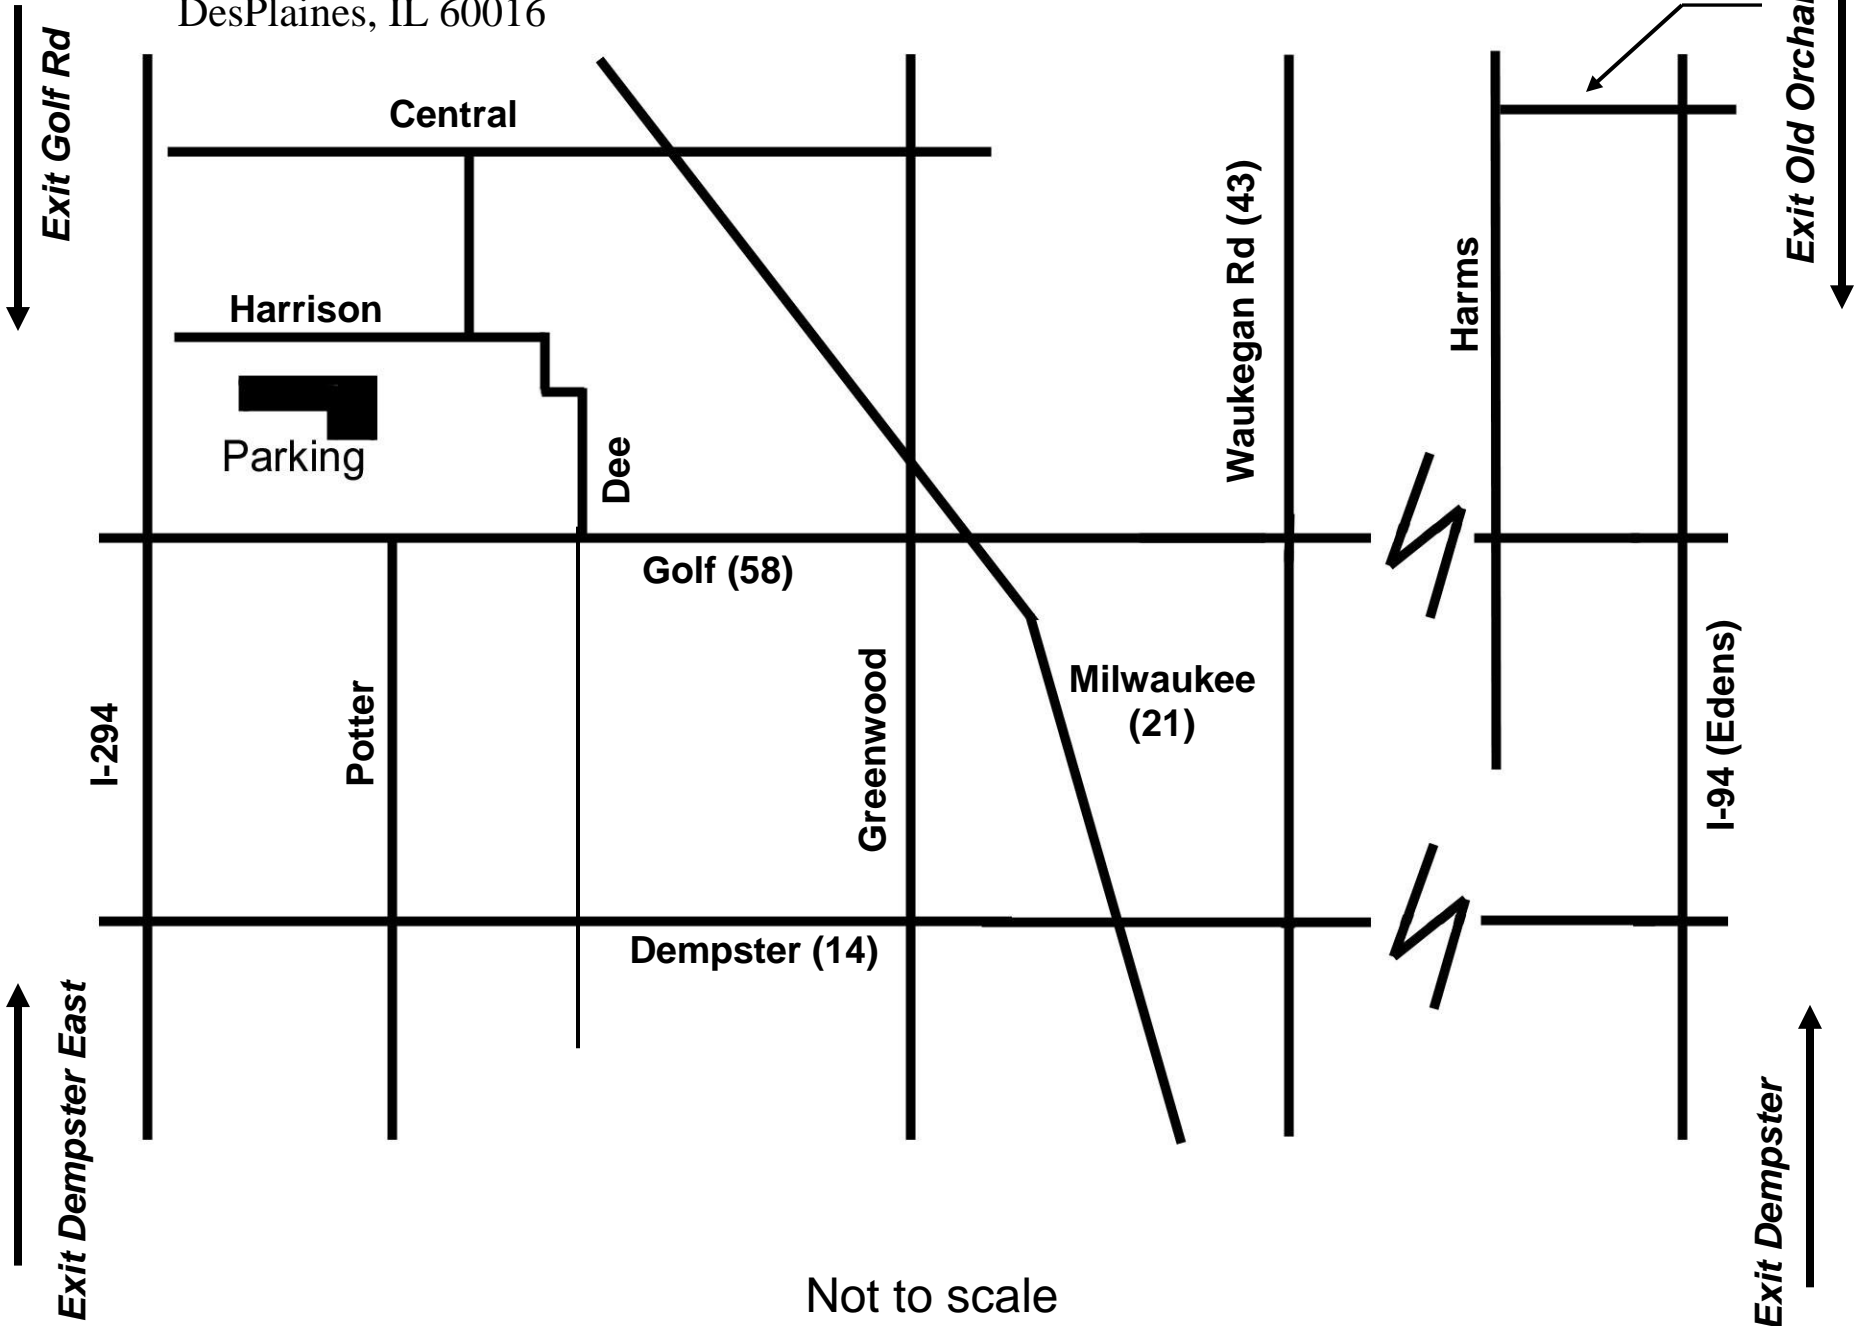

CMS Suburban North Facility
9511 Harrison Street
DesPlaines, IL 60016

North

Not to scale

From the Northwest

294 South

Exit Golf Road (unmanned toll - \$0.95 I-Pass, \$1.90 cash)

East on Golf to Dee Road (Citgo station on SW corner)

North on Dee Road to Harrison

From the Southwest

294 North

Exit Dempster East

East on Dempster to Potter (Wendy's on NW corner)

North on Potter to Golf Road

East on Golf to Dee Road (Citgo station on SW corner)

North on Dee Road to Harrison

From the Northeast

94 East

Exit Old Orchard

West on Old Orchard to Harms

South on Harms to Golf Road

West on Golf to Dee Road (Citgo station on SW corner)

North on Dee Road to Harrison

From the Southeast

94 West

Exit Dempster

West on Dempster to either Waukegan Road, Milwaukee, or Greenwood Avenue

North to Golf Road

West on Golf to Dee Road (Citgo station on SW corner)

North on Dee Road to Harrison